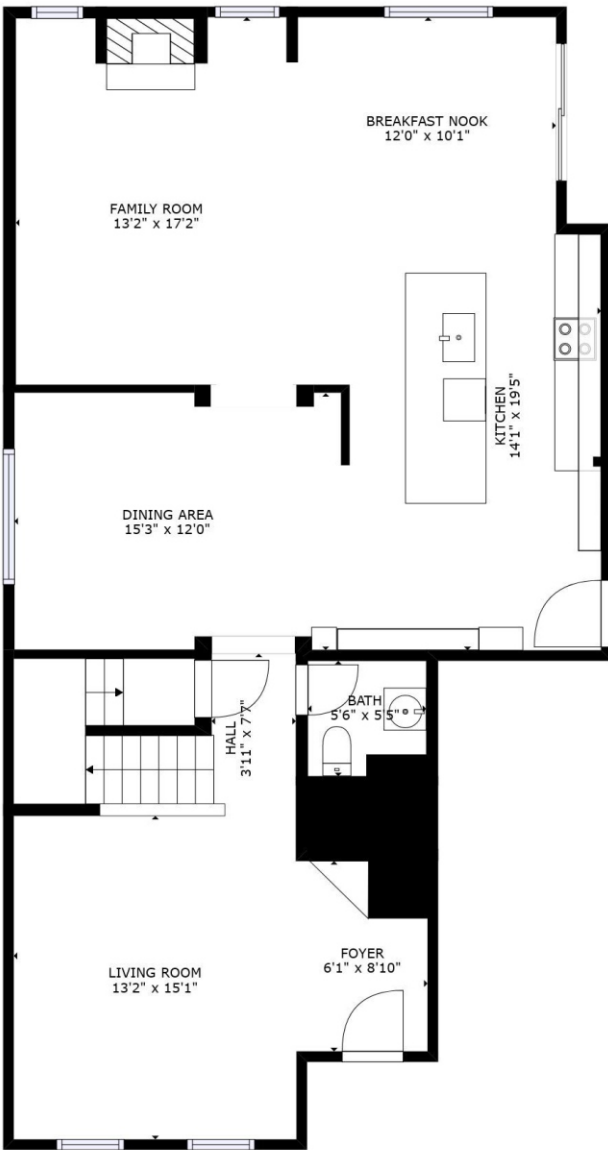

# 3622 NW 12th Avenue Camas, WA 98607 Floor Plan

FLOOR 1

**TOTAL: 2766 sq. ft**

Below Ground: 1198 sq. ft, FLOOR 2: 1568 sq. ft  
EXCLUDED AREAS: OPEN TO BELOW: 205 sq. ft

SIZES AND DIMENSIONS ARE APPROXIMATE, ACTUAL MAY VARY.

FLOOR 2

**TOTAL: 2766 sq. ft**

Below Ground: 1198 sq. ft, FLOOR 2: 1568 sq. ft  
EXCLUDED AREAS: OPEN TO BELOW: 205 sq. ft

SIZES AND DIMENSIONS ARE APPROXIMATE, ACTUAL MAY VARY.