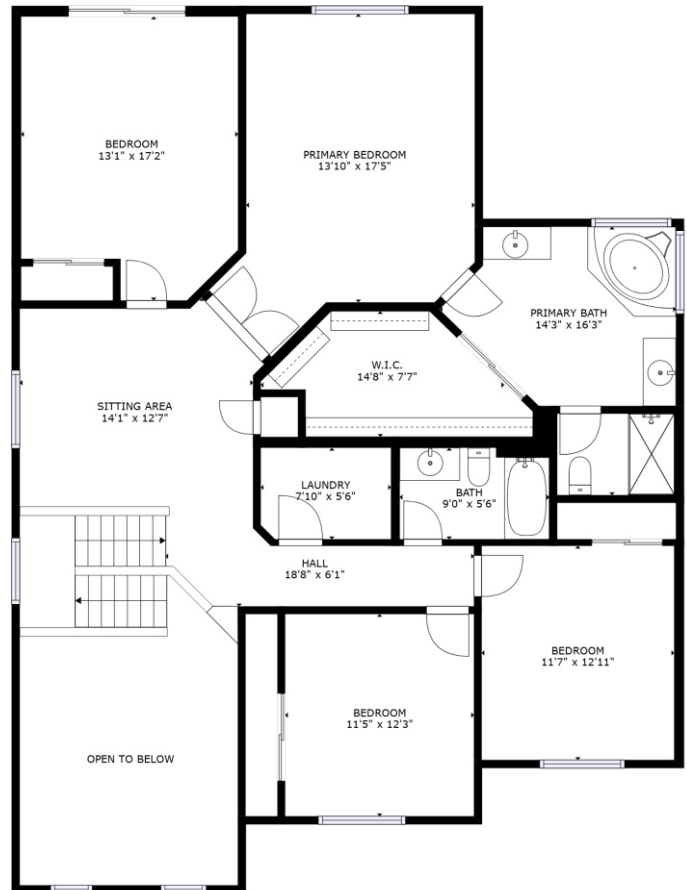

# 3622 NW 12th Avenue Camas, WA 98607 Floor Plan

FLOOR 1

**TOTAL: 2766 sq. ft**

Below Ground: 1198 sq. ft, FLOOR 2: 1568 sq. ft  
EXCLUDED AREAS: OPEN TO BELOW: 205 sq. ft

SIZES AND DIMENSIONS ARE APPROXIMATE, ACTUAL MAY VARY.

FLOOR 2

**TOTAL: 2766 sq. ft**

Below Ground: 1198 sq. ft, FLOOR 2: 1568 sq. ft  
EXCLUDED AREAS: OPEN TO BELOW: 205 sq. ft

SIZES AND DIMENSIONS ARE APPROXIMATE, ACTUAL MAY VARY.